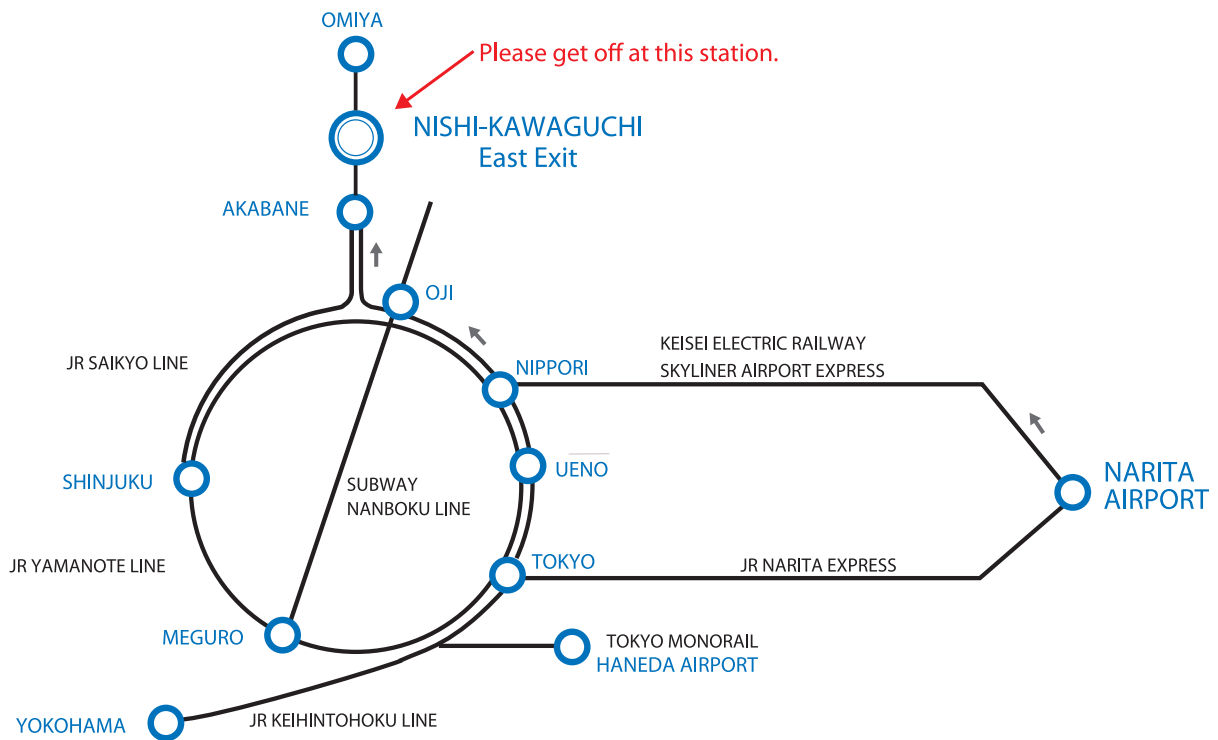

Access Map

Direction : KEIHIN-TOHOKU LINE, Get off at NISHI-KAWAGUCHI STATION.

Takes 10 ~ 15 Minutes on foot.

From East Exit at NISHIKAWAGUCHI STATION go to KAWAGUCHI STATION along railway. You can see a guard rail and underpass. Turn left here then the office is left side. past the traffic light.