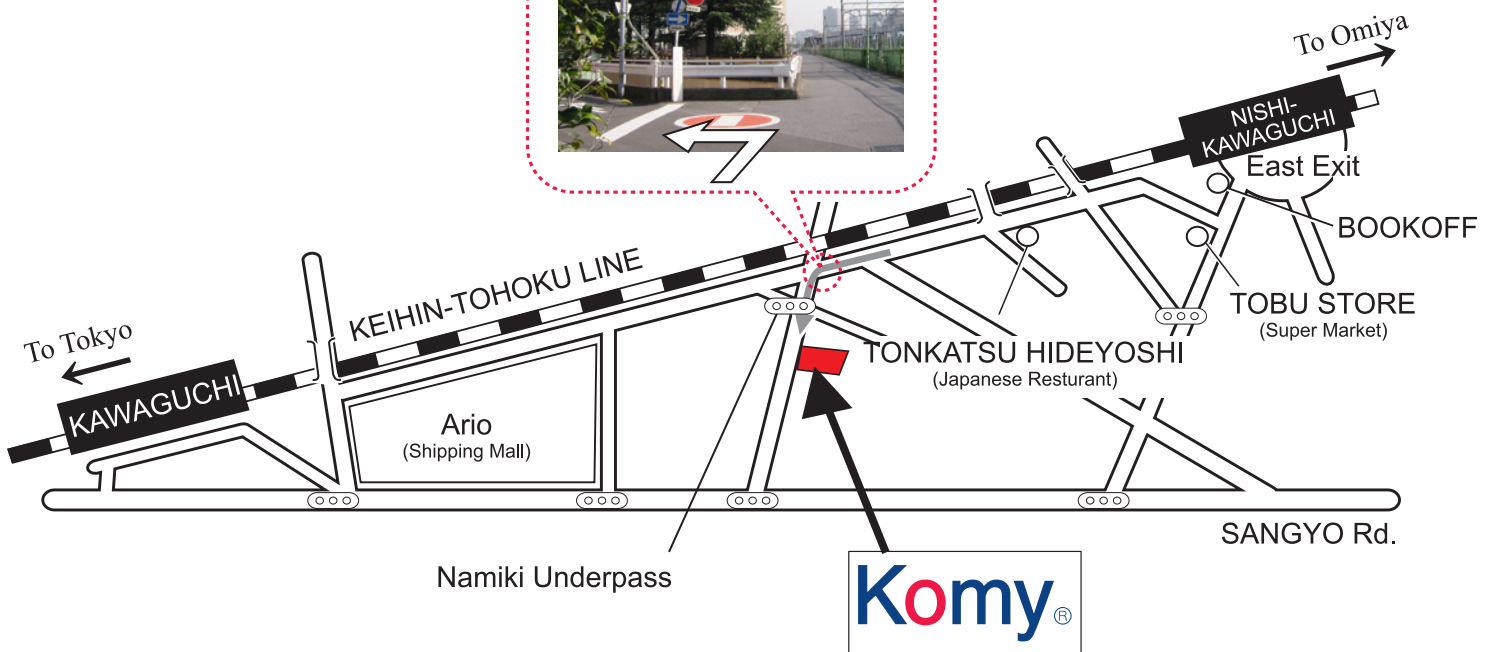

Access Map

Direction : KEIHIN-TOHOKU LINE, Get off at NISHI-KAWAGUCHI STATION.

Takes 10 ~ 15 Minutes on foot.

From East Exit at NISHIKAWAGUCHI STATION go to KAWAGUCHI STATION along railway. You can see a guard rail and underpass. Turn left here then the office is left side. past the traffic light.